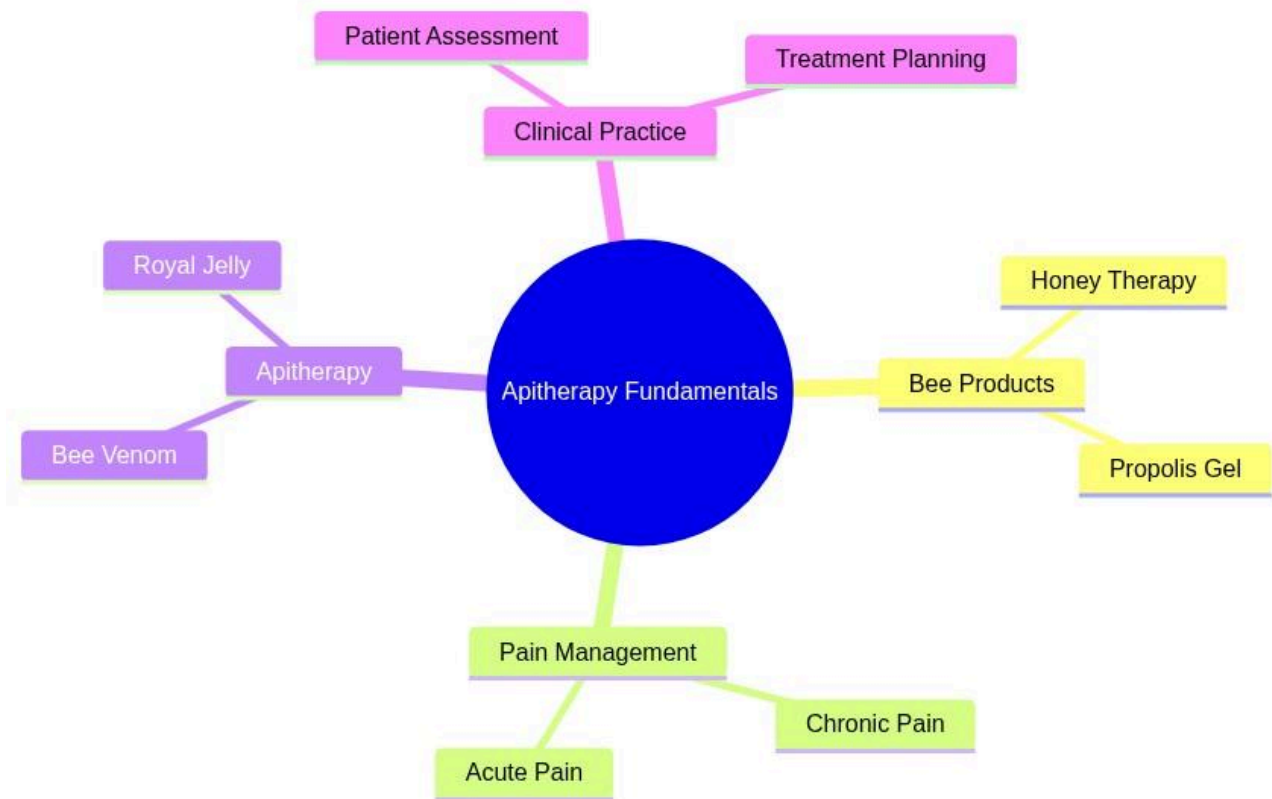

Postgraduate Certificate in Apitherapy for Pain Management

Apitherapy Fundamentals

mindmap

```
root((Apitherapy Fundamentals))
  Bee Products
    Honey Therapy
    Propolis Gel
  Pain Management
    Chronic Pain
    Acute Pain
  Apitherapy
    Bee Venom
    Royal Jelly
  Clinical Practice
    Patient Assessment
    Treatment Planning
```