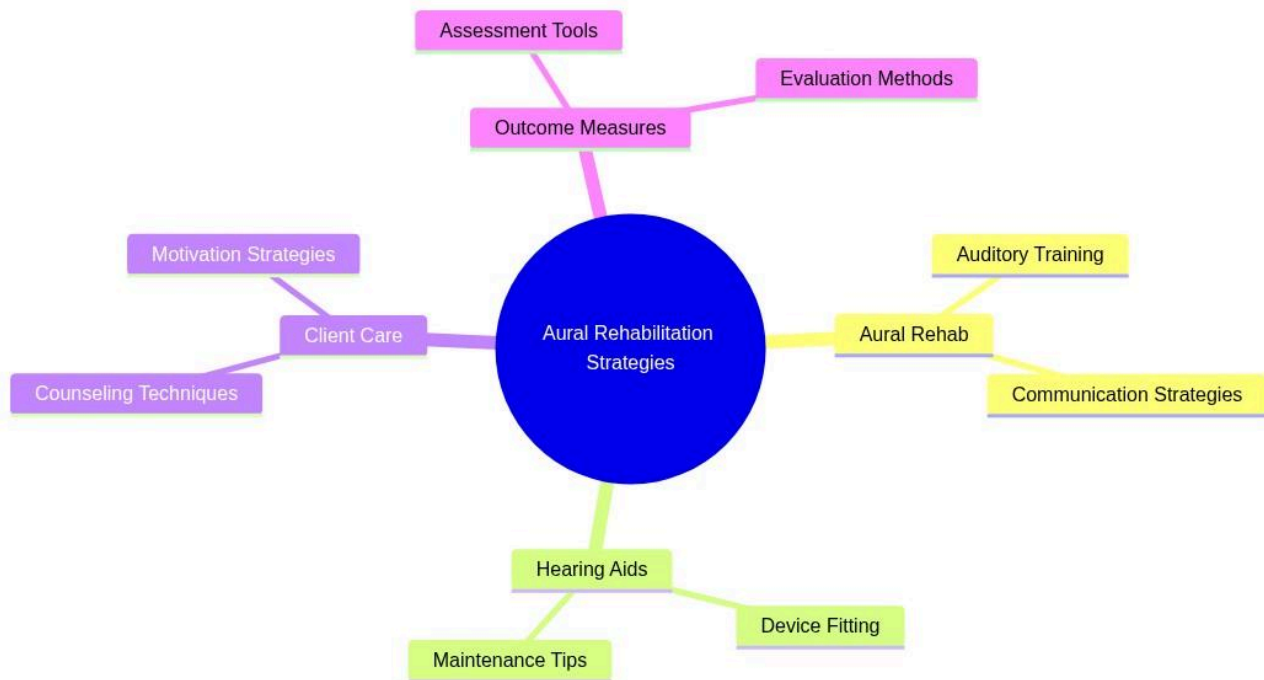

# Aural Rehabilitation Strategies

mindmap

```
root((Aural Rehabilitation Strategies))
```

```
  Aural Rehab
```

```
    Auditory Training
```

```
    Communication Strategies
```

```
  Hearing Aids
```

```
    Device Fitting
```

```
    Maintenance Tips
```

```
  Client Care
```

```
    Counseling Techniques
```

```
    Motivation Strategies
```

```
  Outcome Measures
```

```
    Assessment Tools
```

```
    Evaluation Methods
```