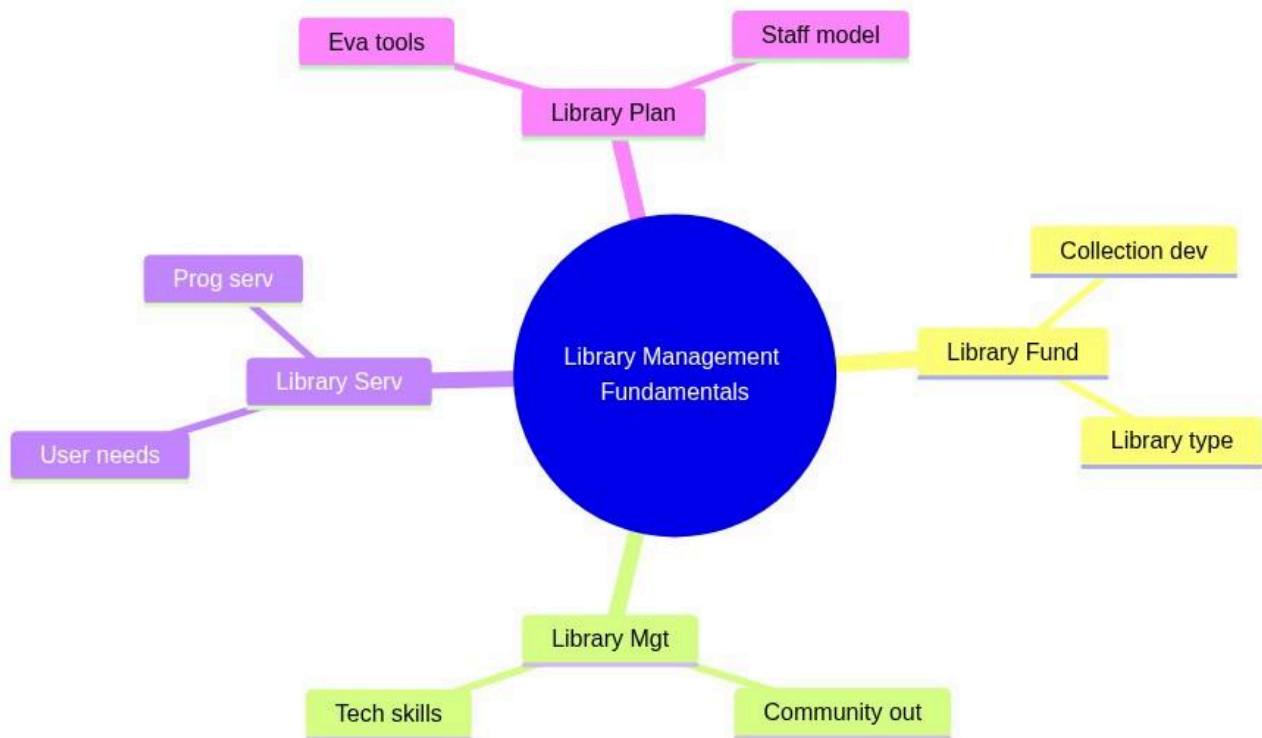

Certificate in Library Management

Library Management Fundamentals

mindmap

```
root((Library Management Fundamentals))
  Library Fund
    Collection dev
    Library type
  Library Mgt
    Community out
    Tech skills
  Library Serv
    User needs
    Prog serv
  Library Plan
    Eva tools
    Staff model
```