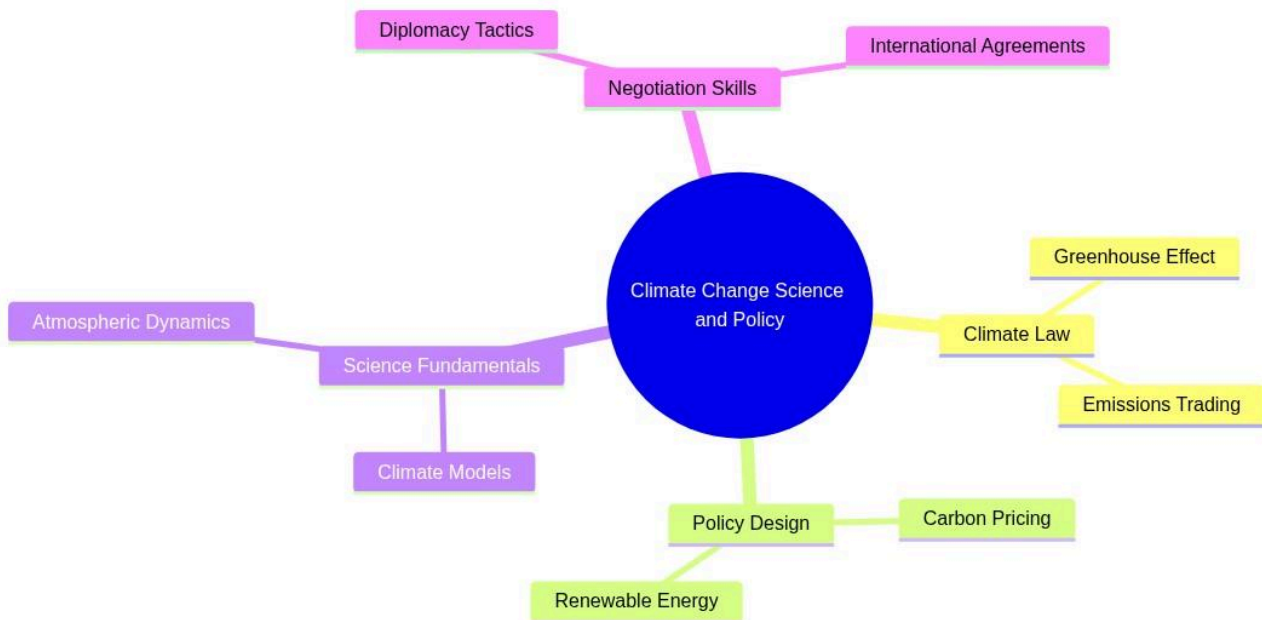

Postgraduate Certificate in Climate Law and Policy

Climate Change Science and Policy

mindmap

```
root((Climate Change Science and Policy))
```

```
Climate Law
```

```
Greenhouse Effect
```

```
Emissions Trading
```

```
Policy Design
```

```
Carbon Pricing
```

```
Renewable Energy
```

```
Science Fundamentals
```

```
Climate Models
```

```
Atmospheric Dynamics
```

```
Negotiation Skills
```

```
Diplomacy Tactics
```