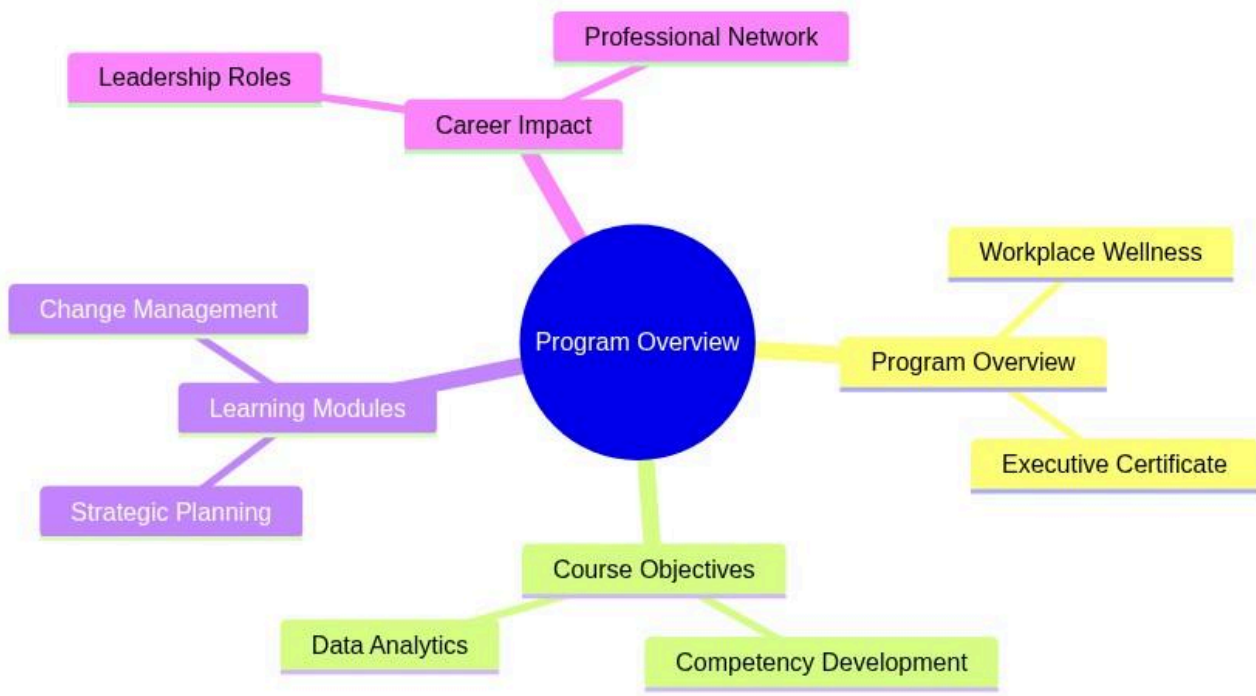

Executive Certificate in Workplace Wellness

# Program Overview

mindmap

```

    root((Program Overview))
      Program Overview
        Executive Certificate
        Workplace Wellness
      Course Objectives
        Competency Development
        Data Analytics
      Learning Modules
        Strategic Planning
        Change Management
      Career Impact
        Leadership Roles
        Professional Network
  
```