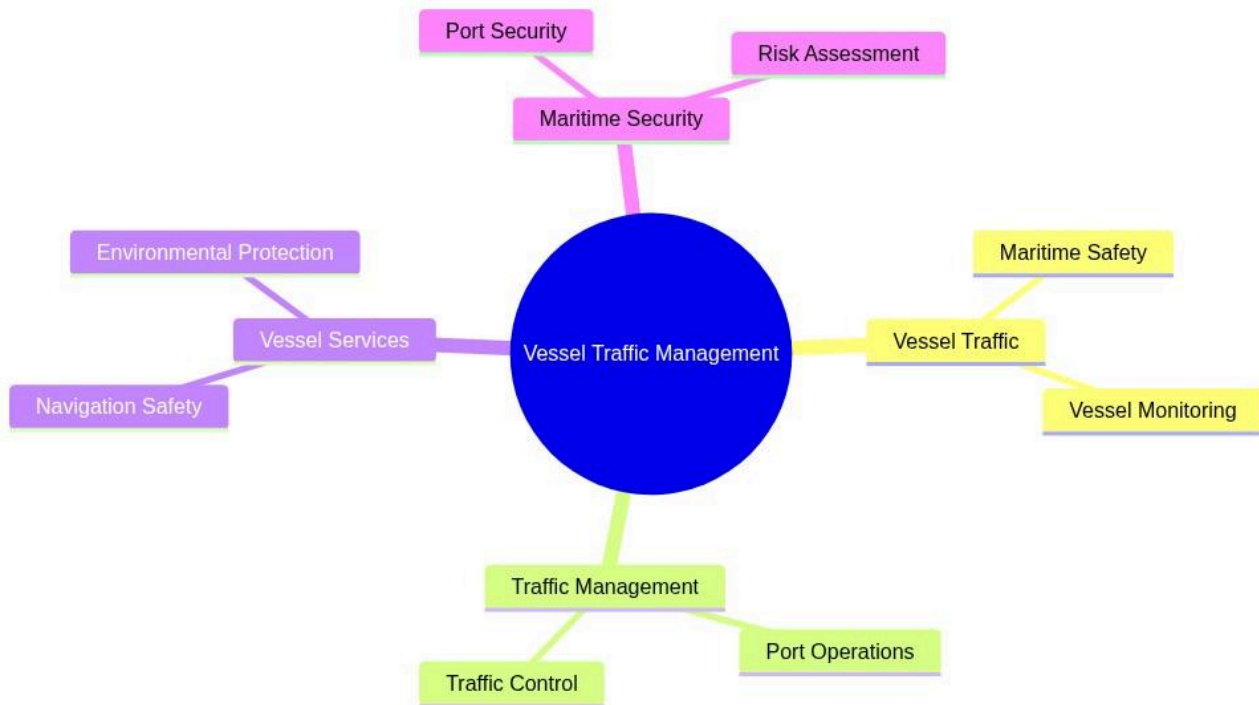

Postgraduate Certificate in Vessel Traffic Services

Vessel Traffic Management

mindmap

```

    root((Vessel Traffic Management))
      Vessel Traffic
        Maritime Safety
        Vessel Monitoring
      Traffic Management
        Port Operations
        Traffic Control
      Vessel Services
        Navigation Safety
        Environmental Protection
      Maritime Security
        Port Security
        Risk Assessment
  
```