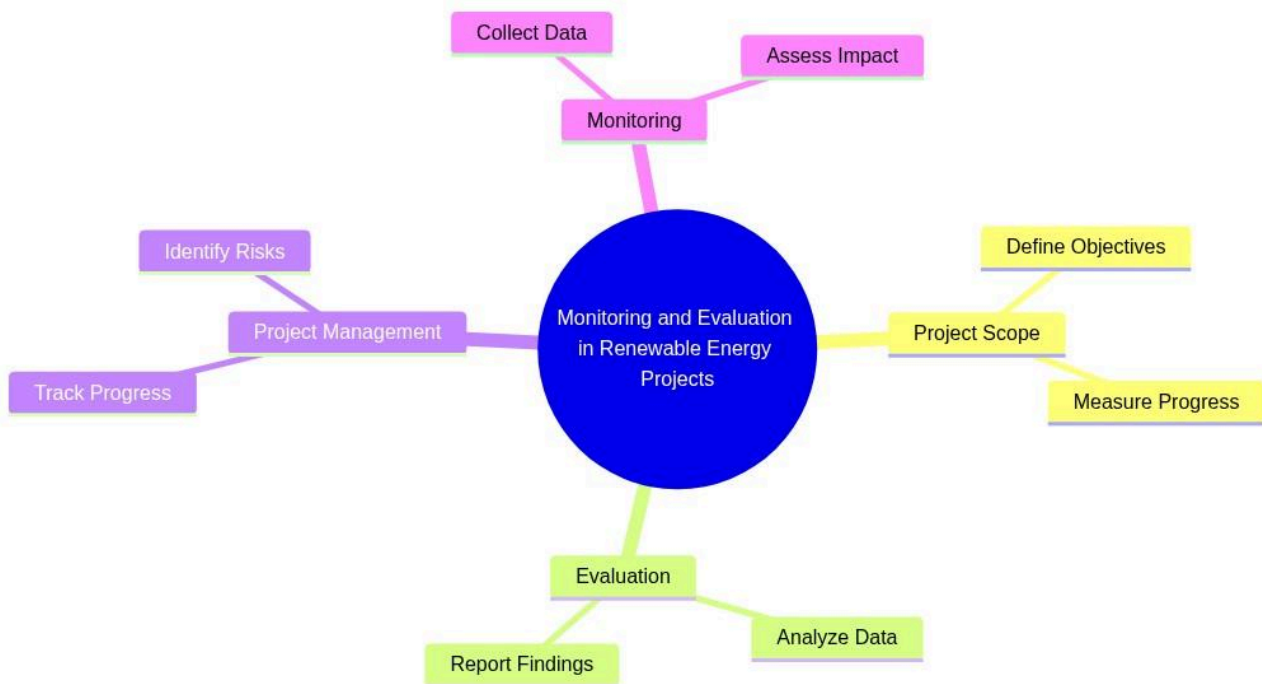

Professional Certificate in Renewable Energy Project Management

Monitoring and Evaluation in Renewable Energy Projects.

mindmap

```
root((Monitoring and Evaluation in Renewable Energy Projects))
  Project Scope
    Define Objectives
    Measure Progress
  Evaluation
    Analyze Data
    Report Findings
  Project Management
    Track Progress
    Identify Risks
  Monitoring
    Collect Data
    Assess Impact
```