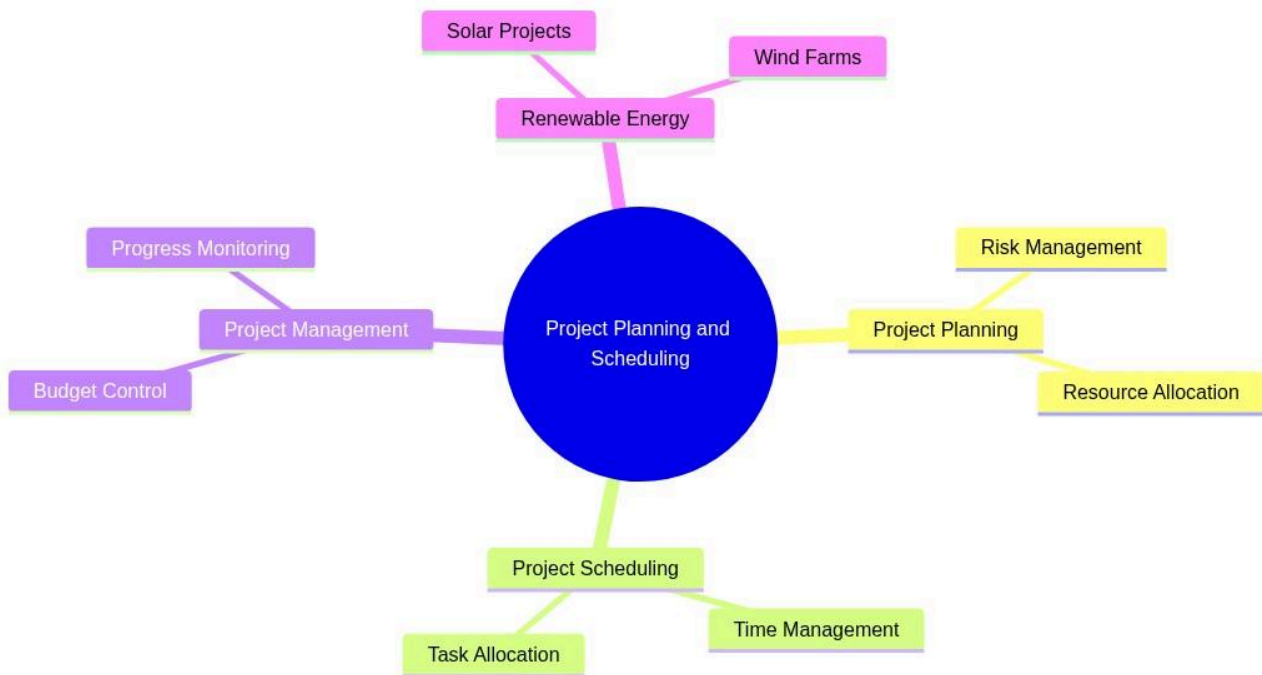

Professional Certificate in Renewable Energy Project Management

Project Planning and Scheduling

mindmap

```
root((Project Planning and Scheduling))
  Project Planning
    Risk Management
    Resource Allocation
  Project Scheduling
    Time Management
    Task Allocation
  Project Management
    Budget Control
    Progress Monitoring
  Renewable Energy
    Solar Projects
    Wind Farms
```