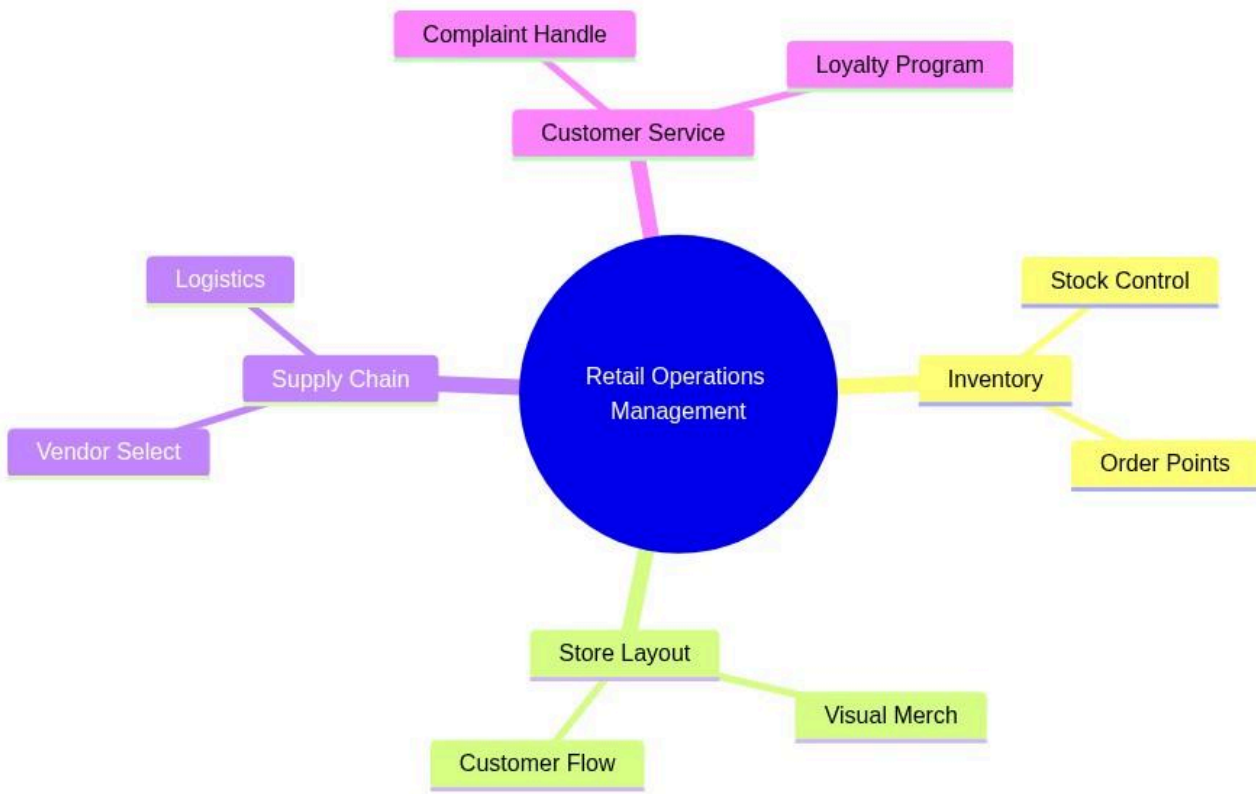

# Retail Operations Management

```
mindmap
  root((Retail Operations Management))
    Inventory
      Stock Control
      Order Points
    Store Layout
      Visual Merch
      Customer Flow
    Supply Chain
      Vendor Select
      Logistics
    Customer Service
      Complaint Handle
      Loyalty Program
```