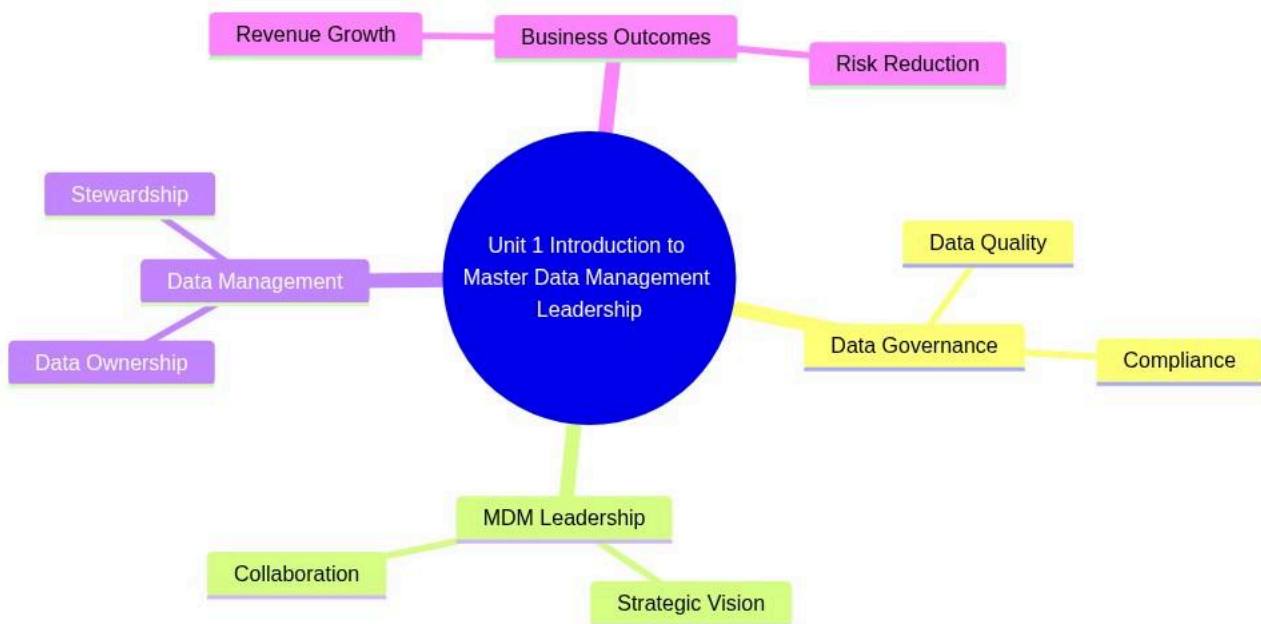

Professional Certificate in Master Data Management Leadership

Unit 1: Introduction to Master Data Management Leadership

mindmap

root((Unit 1 Introduction to Master Data Management Leadership))

Data Governance

Data Quality

Compliance

MDM Leadership

Strategic Vision

Collaboration

Data Management

Data Ownership

Stewardship

Business Outcomes

Revenue Growth

Risk Reduction