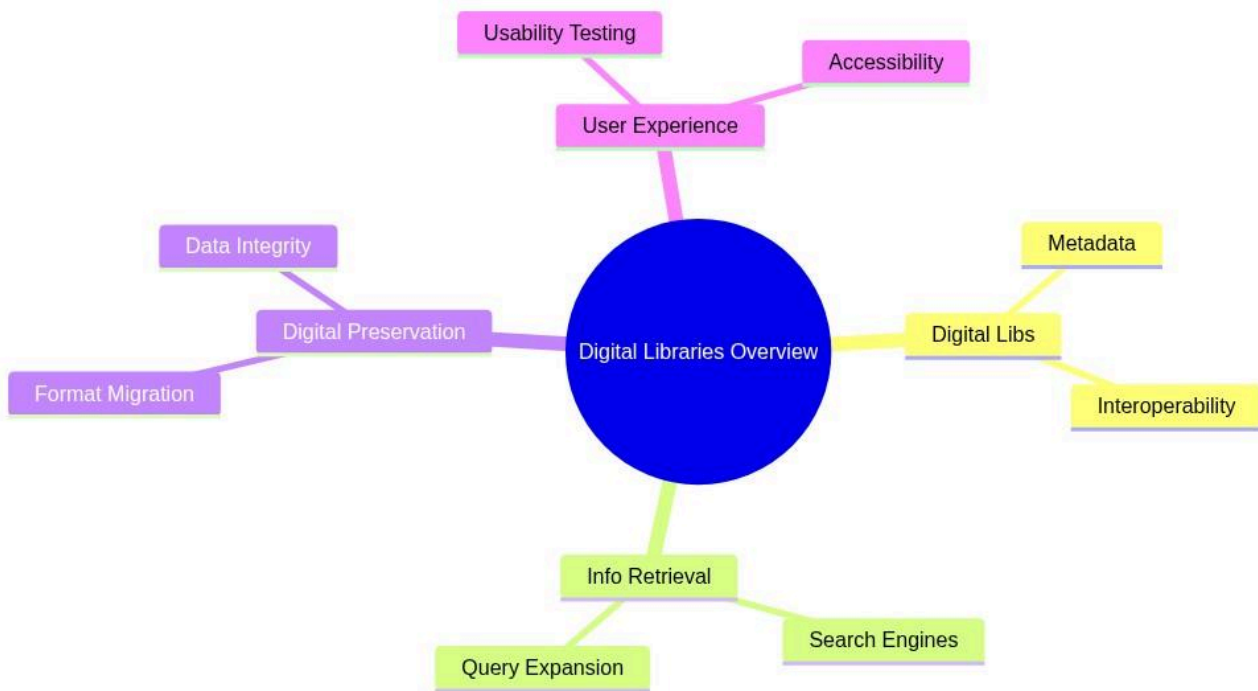

Postgraduate Certificate in Digital Libraries

Digital Libraries Overview

mindmap

```
root((Digital Libraries Overview))
  Digital Libs
    Metadata
    Interoperability
  Info Retrieval
    Search Engines
    Query Expansion
  Digital Preservation
    Format Migration
    Data Integrity
  User Experience
    Usability Testing
    Accessibility
```