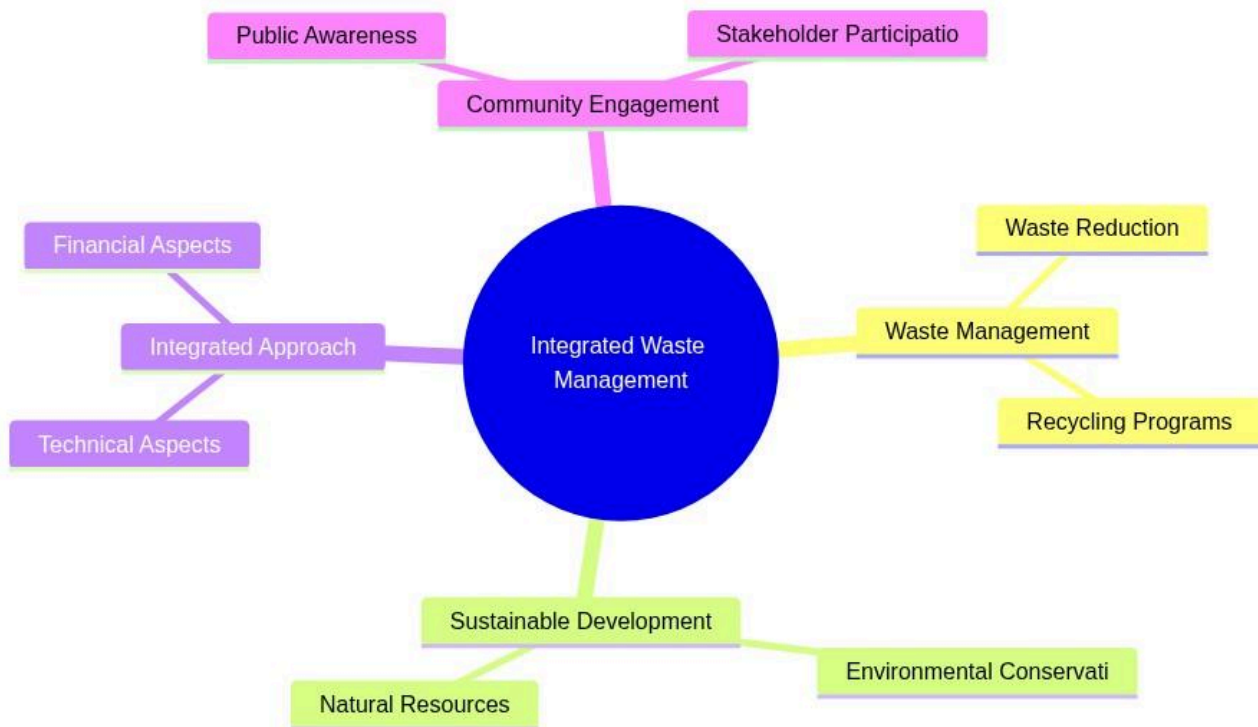

Postgraduate Certificate in Solid Waste Management Engineering

Integrated Waste Management

mindmap

```
root((Integrated Waste Management))
```

```
Waste Management
```

```
Waste Reduction
```

```
Recycling Programs
```

```
Sustainable Development
```

```
Environmental Conservati
```

```
Natural Resources
```

```
Integrated Approach
```

```
Technical Aspects
```

```
Financial Aspects
```

```
Community Engagement
```

```
Public Awareness
```

```
Stakeholder Participatio
```